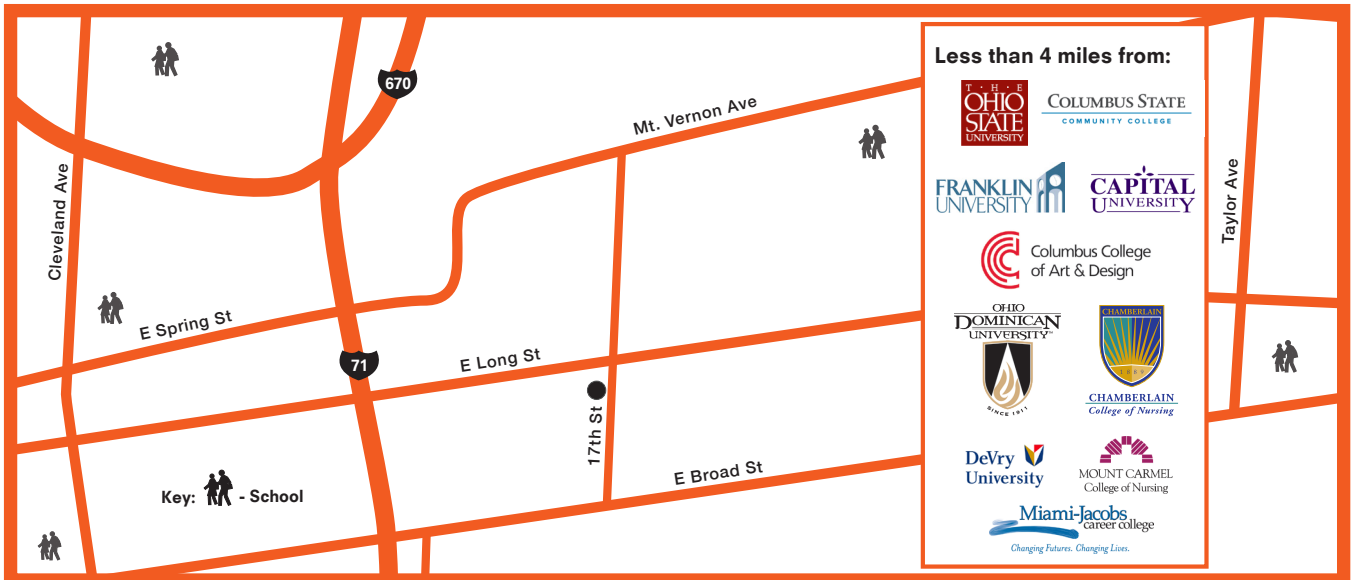

Columbus Scholar House for Former Foster Youth

[Click Here for Guest Card](#)

Smoke-Free Housing

Experience *quality* Affordable Living

Columbus Scholar House for Former Foster Youth

93 N 17th Street

Columbus, OH 43203 (See reverse)

Elevator in Building

Secured Entry with Intercom System*

ADA Homes Available*

Less than 4 miles from 10+ local universities and colleges

Conveniently located near Downtown Columbus

On COTA Busline

cpo  **management**
community properties of ohio

*Amenities vary by location and availability.

Columbus Scholar House for Former Foster Youth

Student housing community for former foster youth located in the King-Lincoln District of Columbus.

Front Exterior